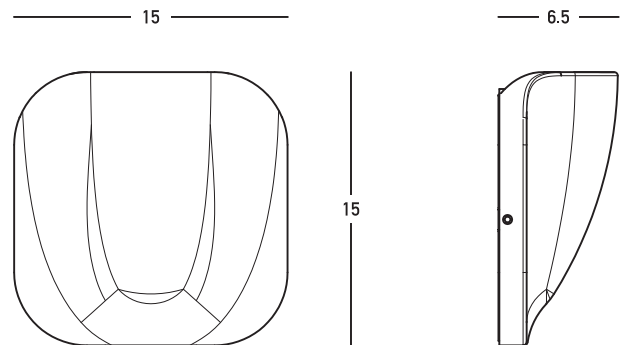

# Product Data Sheet

Date: 03/02/2023  
[www.zambelislights.gr](http://www.zambelislights.gr)

Code E273

Color: Graphite

## Outdoor Lighting

Power	9W
Voltage	220-240V
Operating Frequency	50/60Hz
Color Temperature	3000K
Lumen	800Lm
Cri	80
IP	54
Dimensions	L: 6.5cm W: 15cm H: 15cm
Beam Angle	45°
Material	Aluminum-Tempered Glass

## Description

Outdoor Wall light with integrated LED, made of aluminum and tempered glass in a graphite finish.

5213010017820